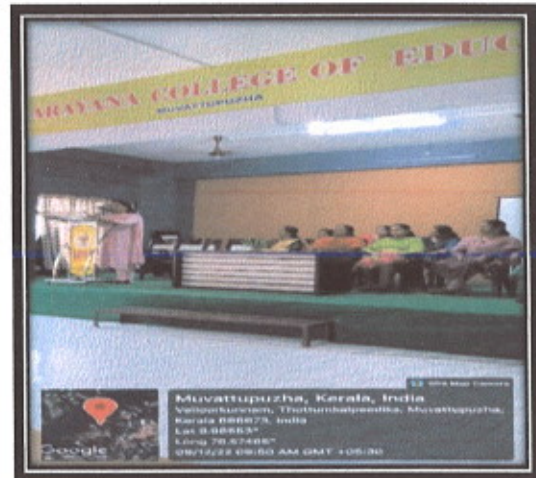

Human Rights Day Celebration 09/12/2022