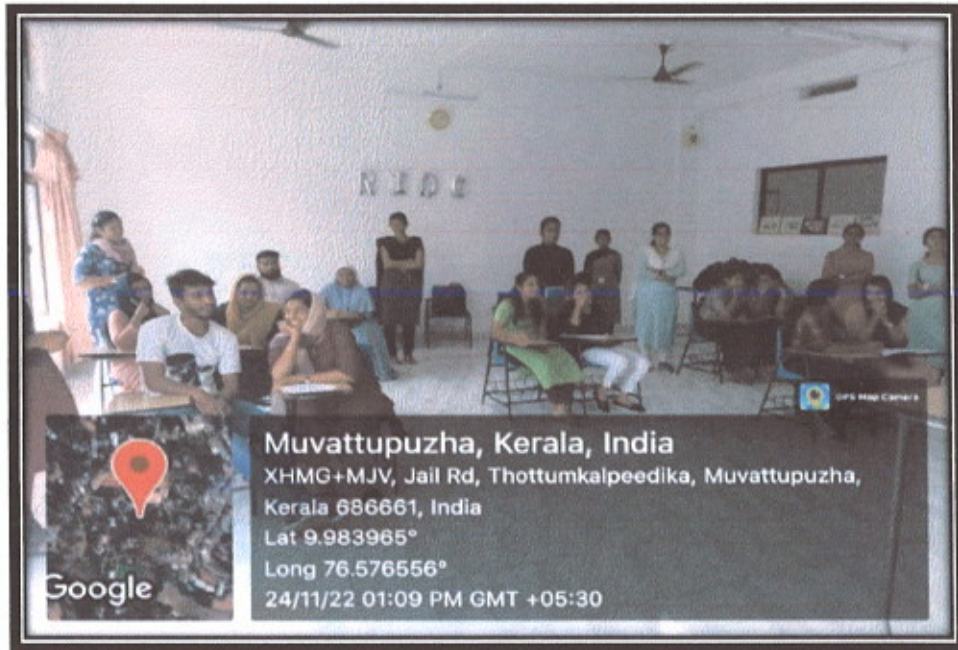

Crazy Quiz

Jigsaw Puzzle 25/11/2022

PRINCIPAL  
Sree Narayana College of Education  
Muvattupuzha

**Massive Treasure Hunt 14/12/2022**

**CLUB INAUGURATION**

*Melb*

**PRINCIPAL**  
Sree Narayana College of Education  
Muvattupuzha