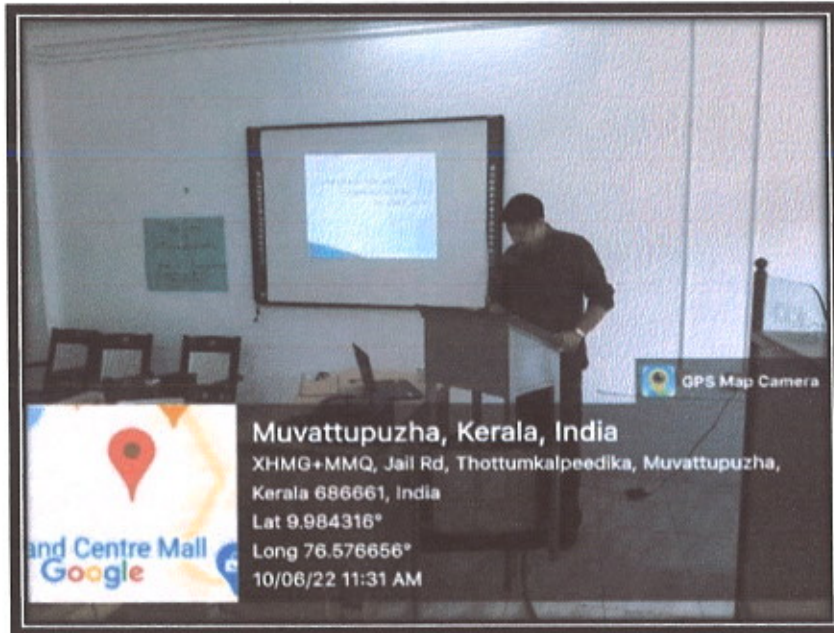

ICT Skill Training for MEd Students, Resource Person -Basil Joy ,

10-6-2022