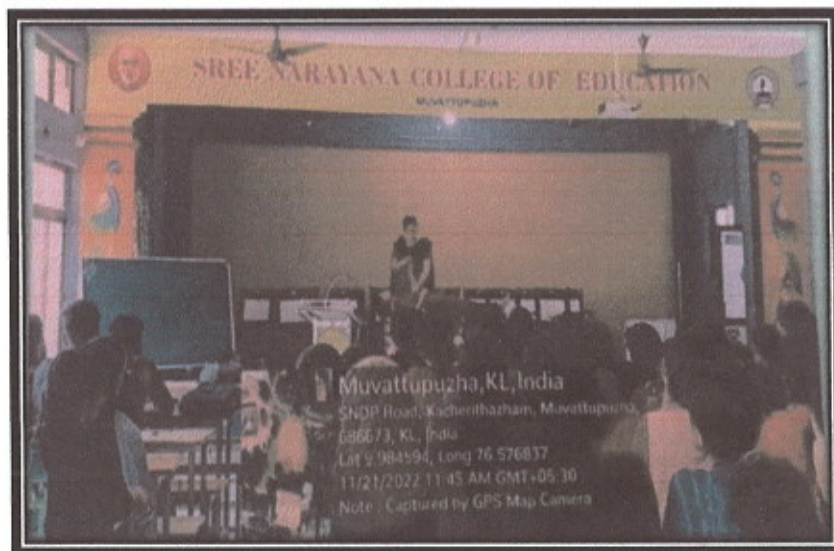

FIRST AID CLASS-21/11/2022