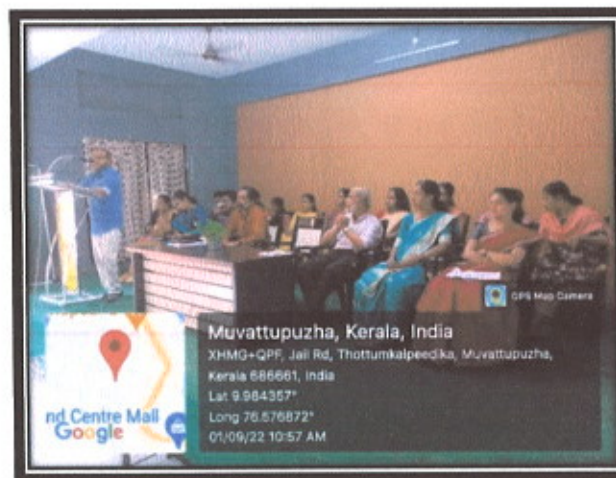

## EVIDENCE - PHOTOS WITH DATES

**B Ed Course Induction Programme 2022-2024- 01/09/2022**

**MORNING ASSEMBLY AND DISCUSSION WITH A SOCIALLY RELEVANT**

**TOPIC: 14/11/2022**

*Shel*

**PRINCIPAL**  
Sree Narayana College of Education  
Muvattupuzha