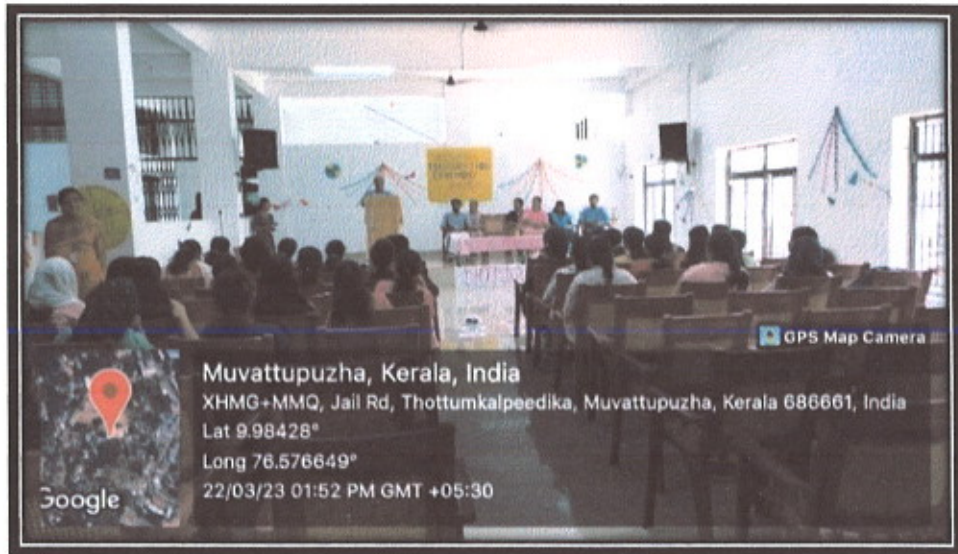

Muvattupuzha, Kerala, India
XHMG+MMQ, Jail Rd, Thottumkalpeedika, Muvattupuzha, Kerala 686661, India
Lat 9.98428°
Long 76.576649°
22/03/23 01:52 PM GMT +05:30

GPS Map Camera

Google