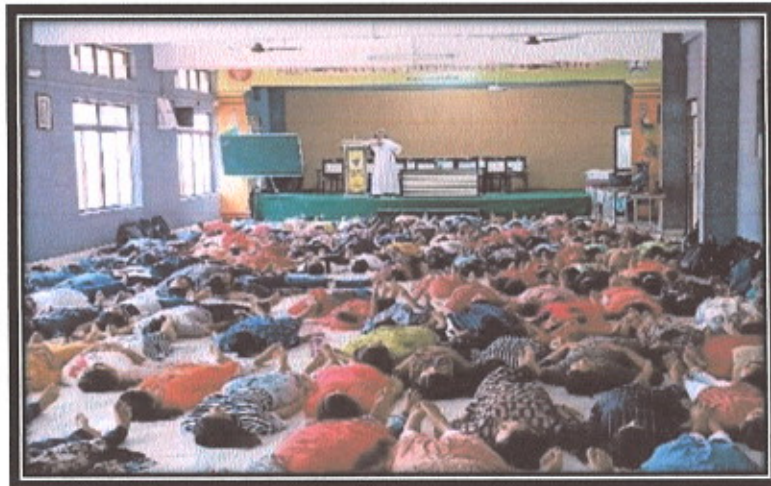

**Workshop on Drama - 15-12-2022**  
**Resource Person-Mr Prajith S Nair, Associate Professor MES**  
**College**

**PRINCIPAL**  
**Sree Narayana College of Education**  
**- Muvattupuzha**

**E-CONTENT DEVELOPMENT- ICT Skill Training for MED Students**  
**Resource Person -Basil Joy-10-6-2022**

**FIRST AID CLASS-21/11/2022**

**PRINCIPAL**  
Sree Narayana College of Education  
Muvattupuzha

YOGA 26/11/2022

PRINCIPAL  
Sree Narayana College of Education  
Muvattupuzha

**SPORTS DAY – 23/05/2023,24/05/2023**