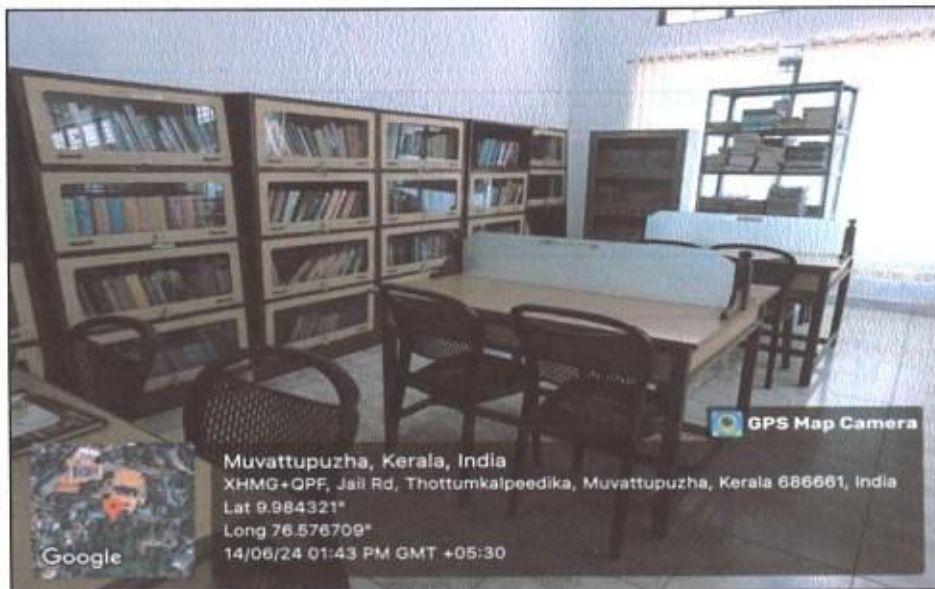

READING CORNER

Reading corner inside the library

PRINCIPAL
Sree Narayana College of Education
Muvattupuzha