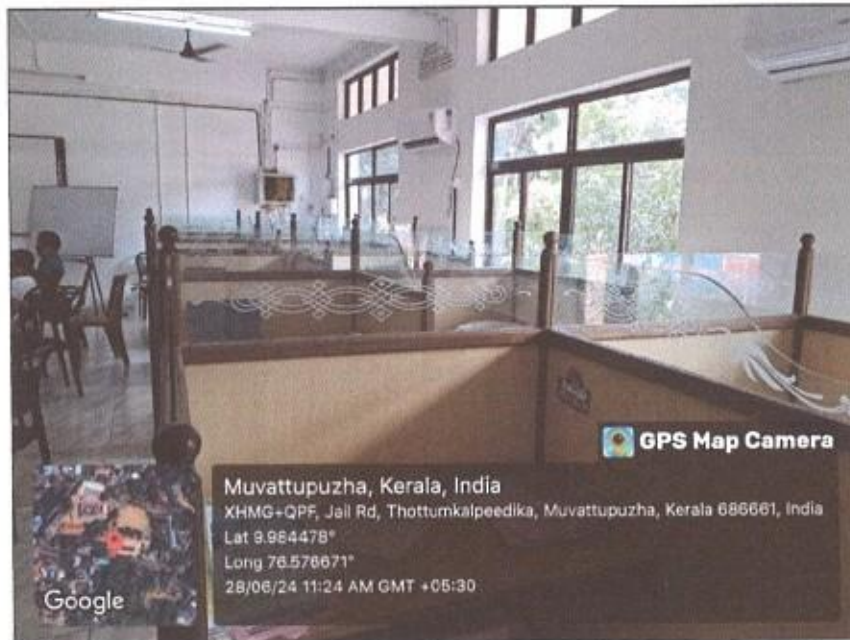

ICT RESOURCE CENTRE

ICT Resource Centre at the ground floor (212)

PRINCIPAL
Sree Narayana College of Education
Muvattupuzha

LANGUAGE LAB

Language lab installed in the ICT resource centre at the ground floor (212)