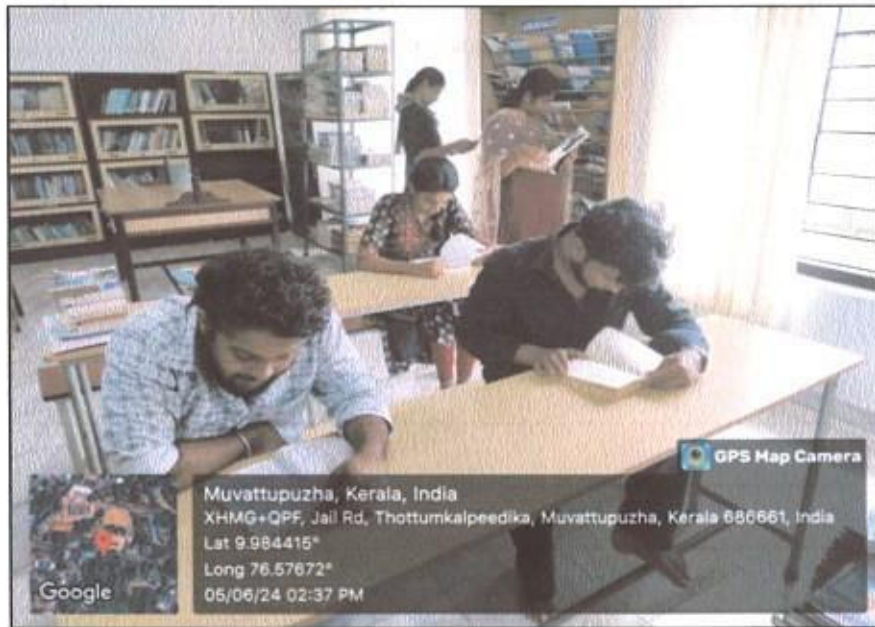

Mcb
PRINCIPAL
Sree Narayana College of Education
Muvattupuzha

HEADSET

Language lab Headsets - 12 NoS

Meb
PRINCIPAL
Sree Narayana College of Education
Muvattupuzha

LIBRARY RESOURCE CENTRE

Library cum resource centre at the ground floor (213)