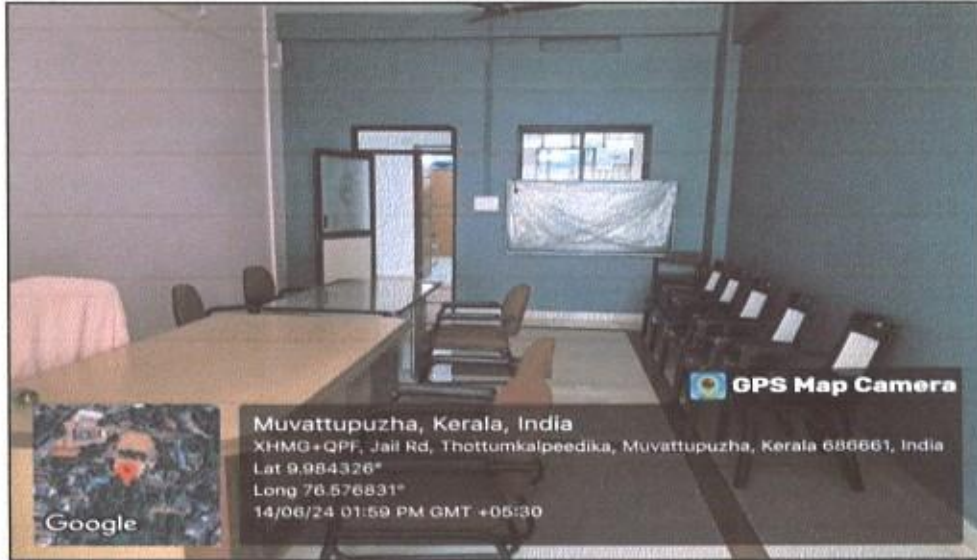

CONFERENCE HALL