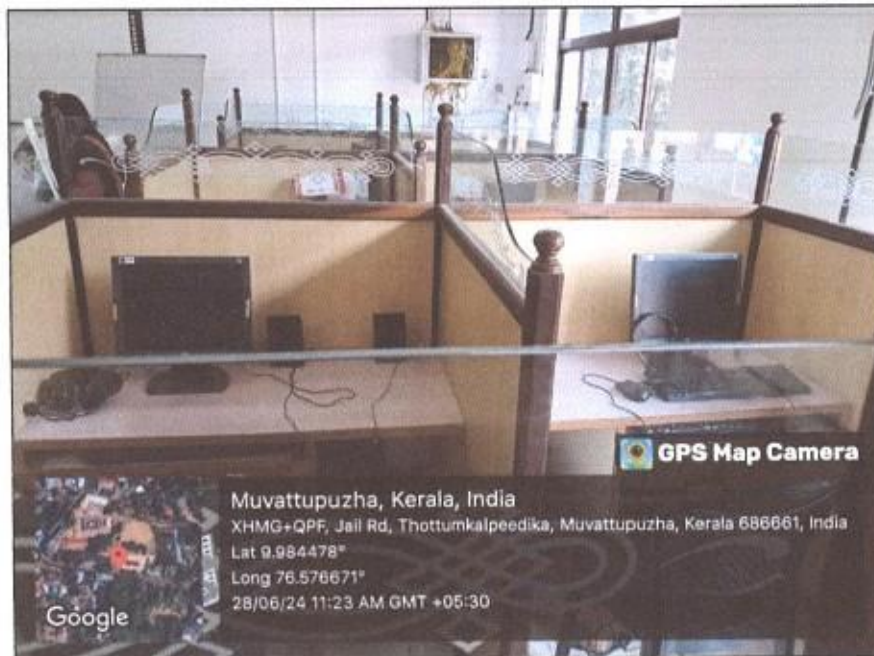

ICT RESOURCE CENTRE

ICT Resource Centre at the ground floor (212)

PRINCIPAL
Sree Narayana College of Education
Muvattupuzha

LANGUAGE LAB

Language lab installed in the ICT resource centre at the ground floor (212)