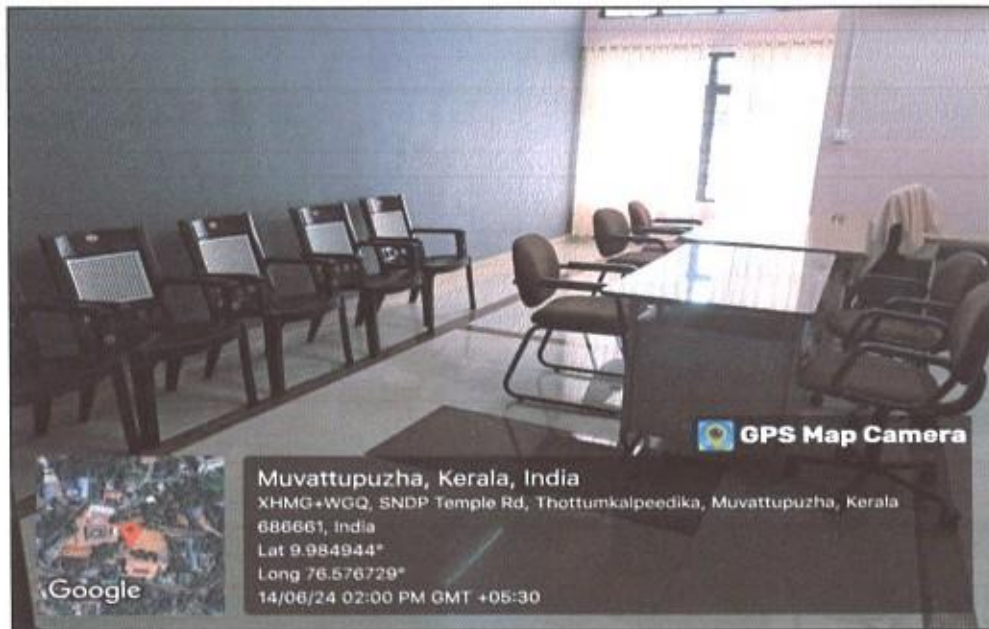

CONFERENCE HALL