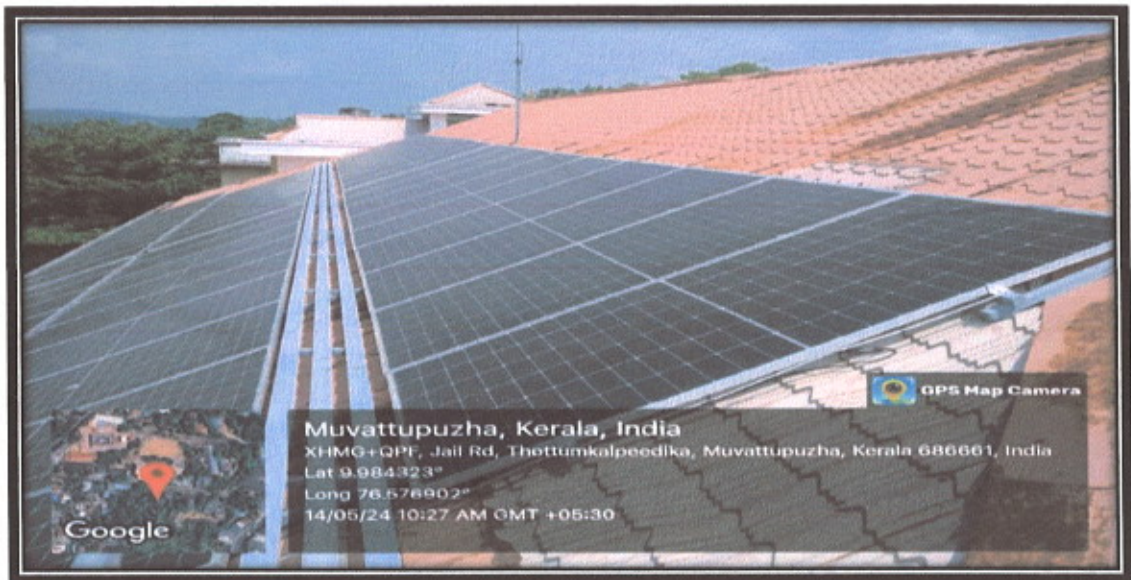

Solar Panels