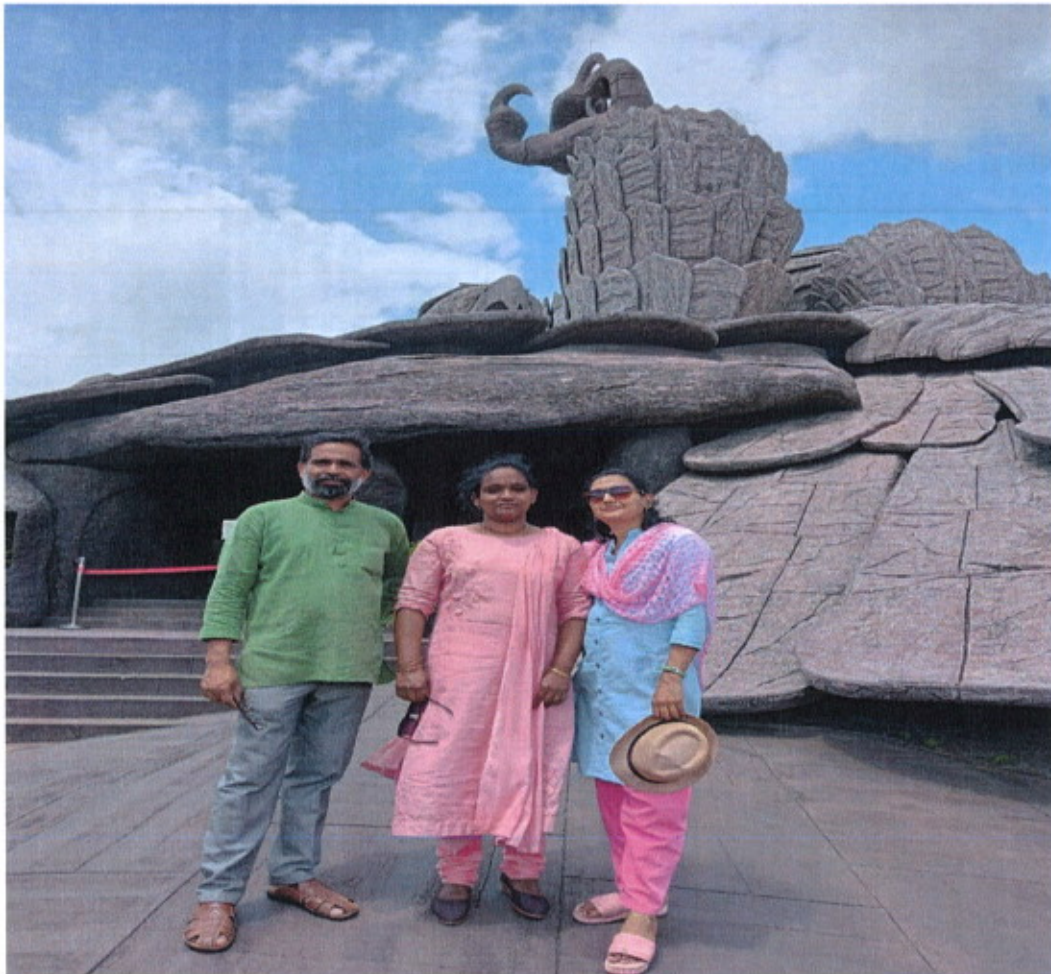

THREE day tour to Kanyakumari,poovar,Jadayu Rock