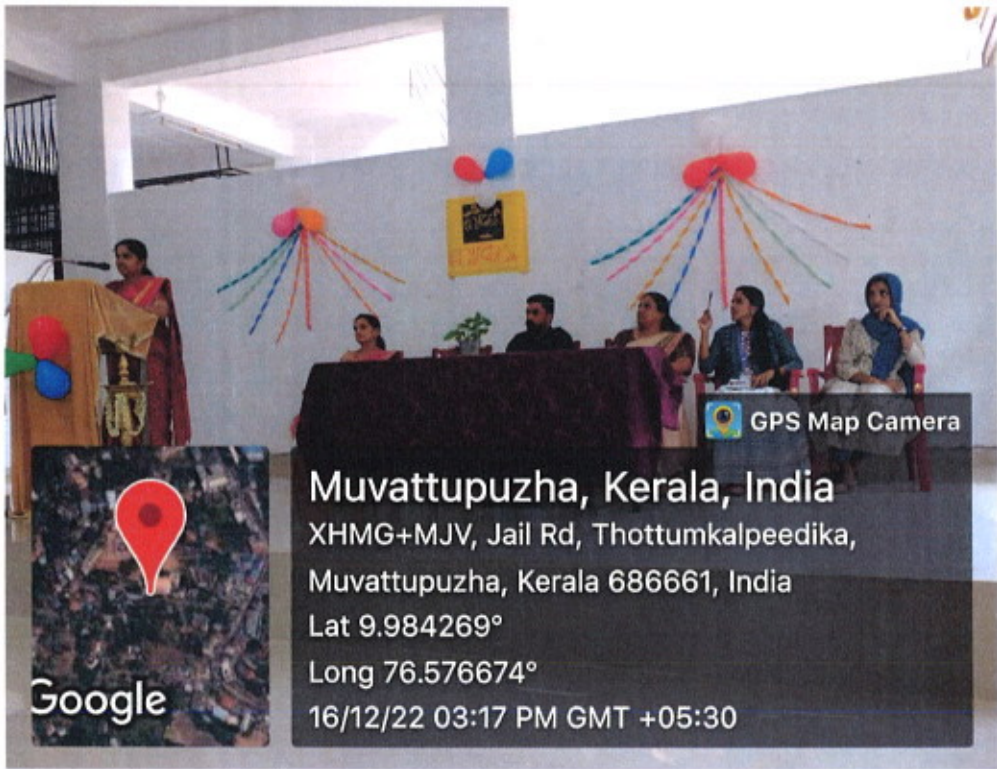

PRINCIPAL
Sree Narayana College of Education
Muvattupuzha