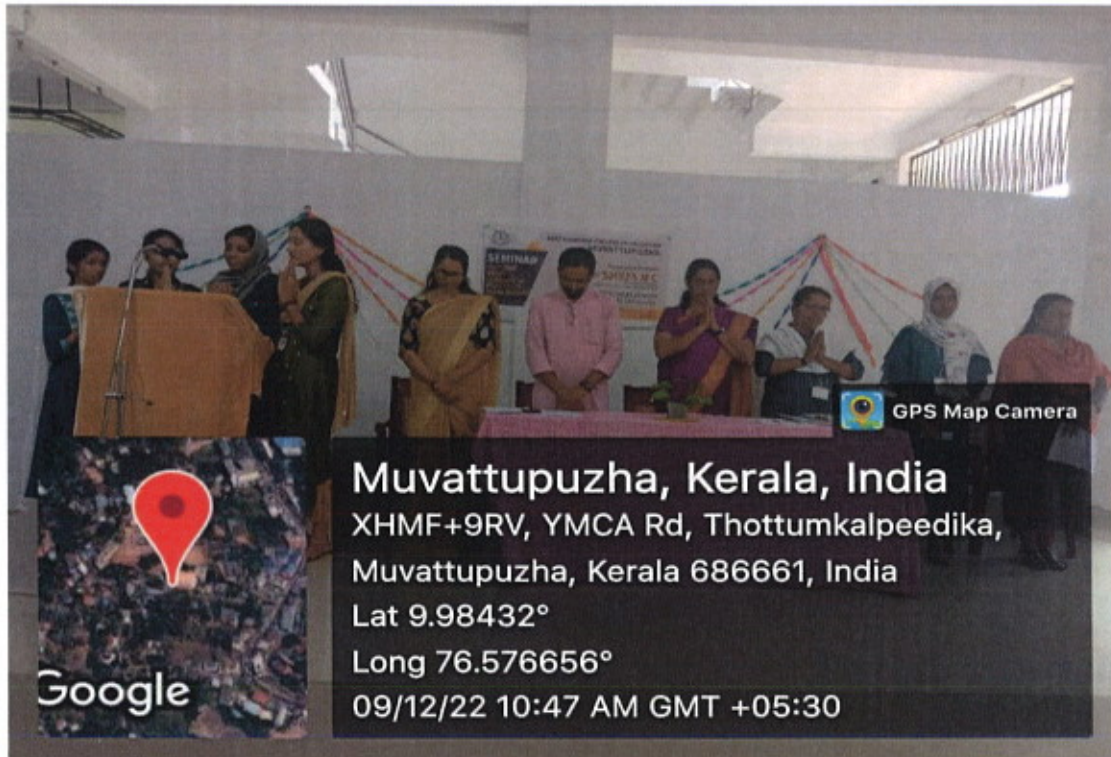

Long 76.576911°

07/12/22 01:49 PM GMT +05:30

Google

PRINCIPAL
Sree Narayana College of Education
Muvattupuzha

M. Ch.

PRINCIPAL
Sree Narayana College of Education
Muvattupuzha

PRINCIPAL
Sree Narayana College of Education
Muvattupuzha