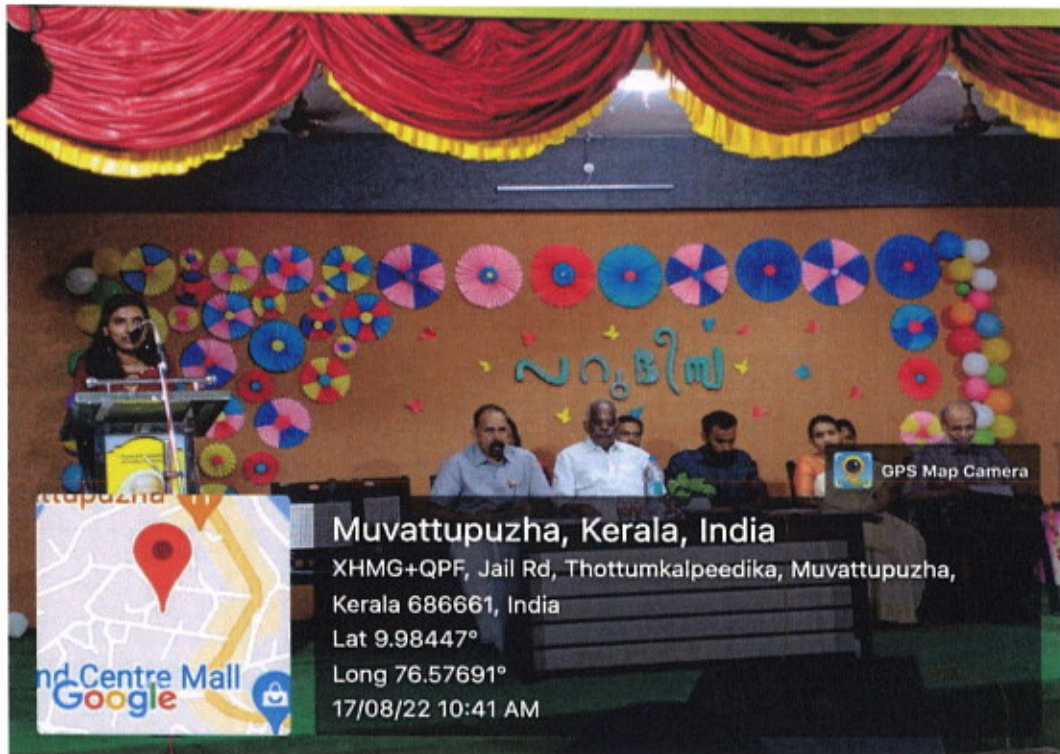

EXTENSION ACTIVITY-KARAKUNNAM PROVIDENCE HOME

PRINCIPAL
Sree Narayana College of Education
Muvattupuzha

DharamagiriVikas society

Extension activity

KOTHAMANGALAM

PRINCIPAL
Sree Narayana College of Education,
Muvattupuzha

Parudeesa –college day programme

PRINCIPAL
Sree Narayana College of Education
Muvattupuzha

PRINCIPAL
Sree Narayana College of Education
Muvattupuzha

Mcb
 PRINCIPAL
 Sree Narayana College of Education
 Muvattupuzha