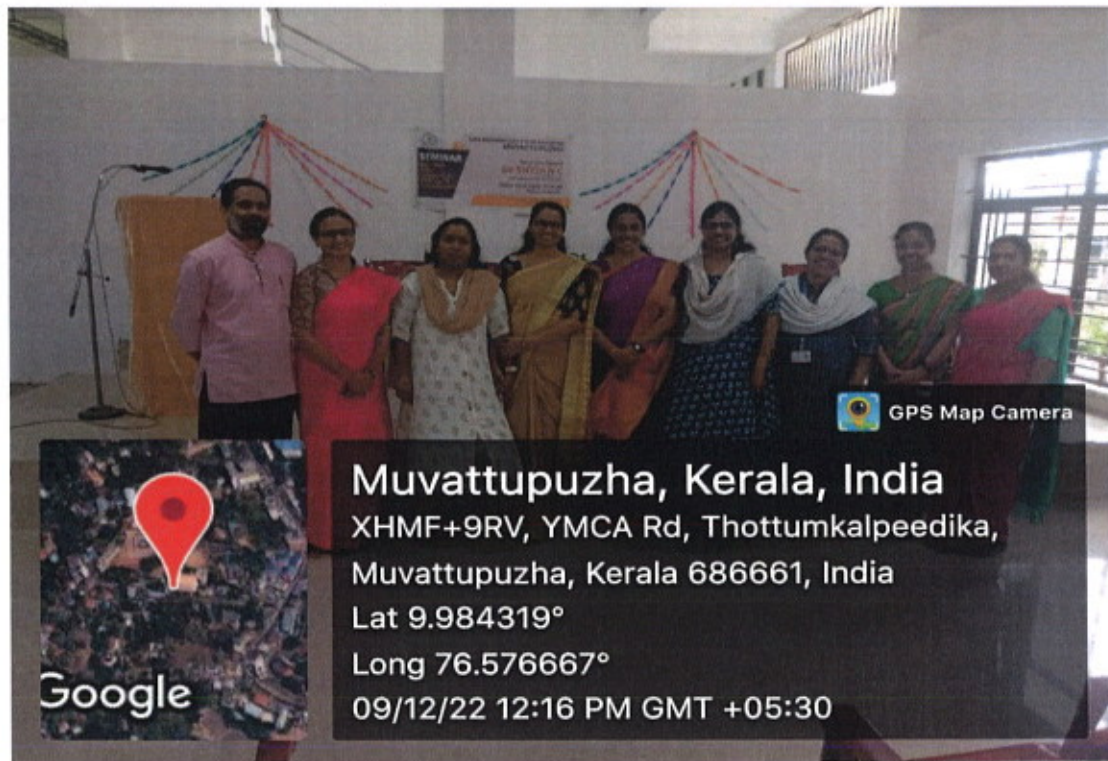

Mel
PRINCIPAL
Sree Narayana College of Education
Muvattupuzha