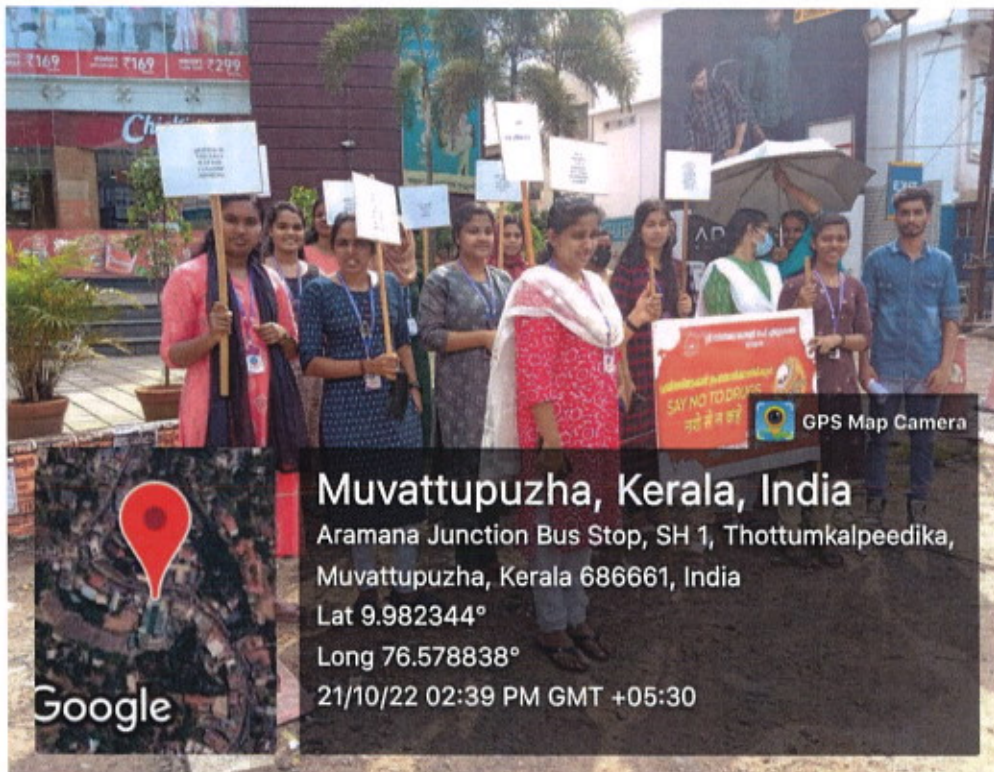

Mel
PRINCIPAL
Sree Narayana College of Education
Muvattupuzha