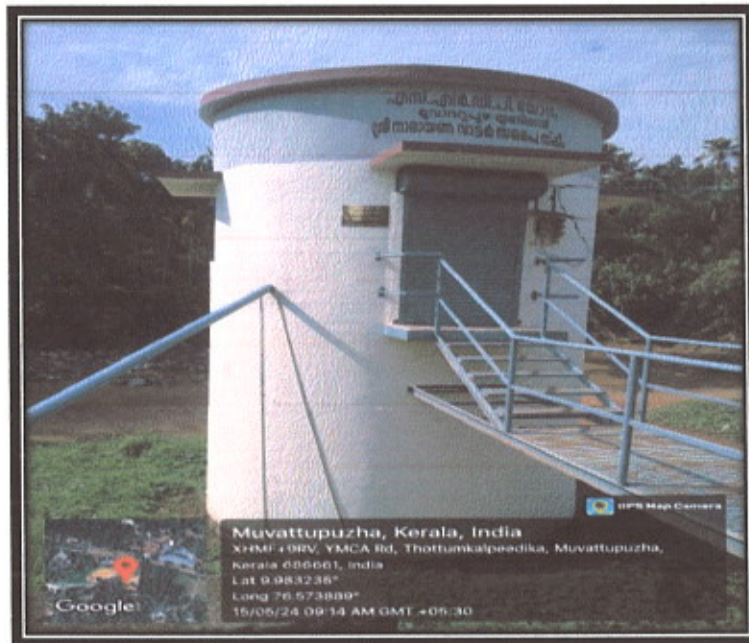

Water Reservoir for Using Natural Well Water