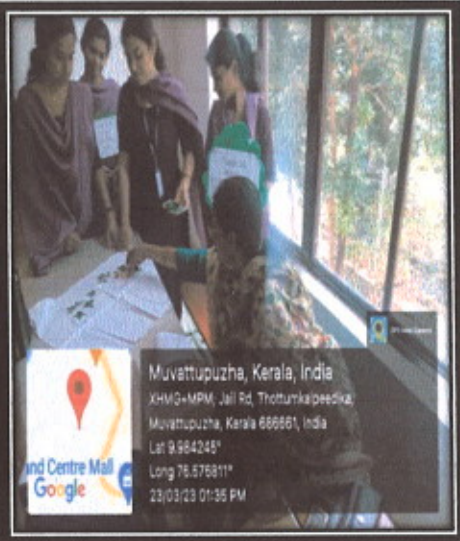

Organizing Activities on World Meteorological Day
22.03.2023

Solar Energy System Expenditure

RS 500/-

500/-

Environmental Education
Text book - 2
expense

500/-

15/12/22

Principal
Sree Narayana College of Education
Muvattupuzha