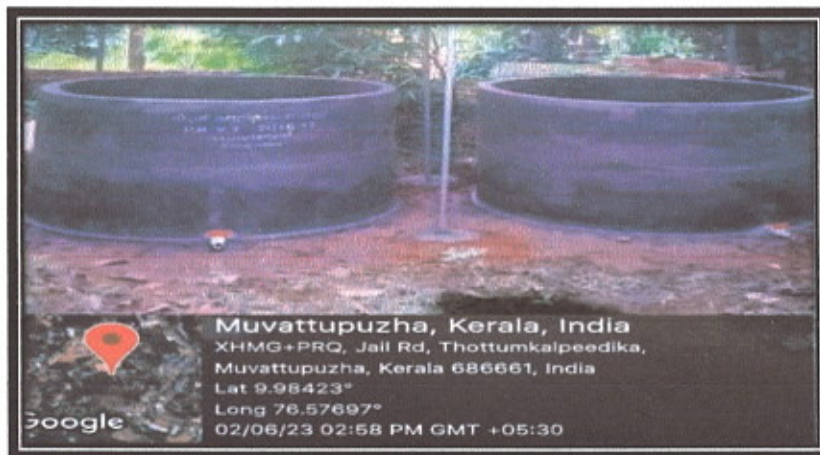

Manure Making

The institution make use of vermin compost unit and waste pits in order to dispose the waste effectively and make manure on-site. Unlike synthetic fertilizers, natural manure releases nutrients slowly, reducing the risk of groundwater contamination and minimizing environmental impact. Natural manure aligns with sustainable agricultural practices by recycling organic waste materials and reducing reliance on non-renewable resources.

Vermi-Compost Unit for Effective Manure Making