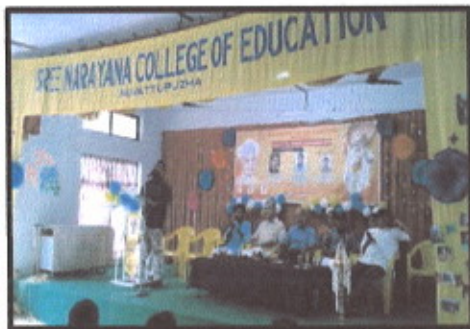

Teachers' Day & Onam Celebrations by College Union SNCE on 05-09-19

Meb