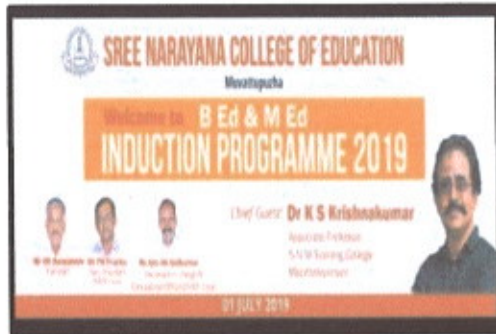

Photographs with date and caption for each initiative

Principal
Sree Narayana College of Education
Muvattupuzha

Sree Narayana College of Education

(Affiliated to MG University. Approved by NCTE)

Muvattupuzha, Ernakulam Dist, Kerala, Pin - 686661

1. CAREER AND PERSONAL COUNSELLING

Induction Programme of B.Ed & M.Ed on 01 - 07 - 19

Session on 'Be a Passionate Professional' by Mr. Arun Jose, Corporate Trainer, JCI Muvattupuzha River Valley on 06 - 01 - 20