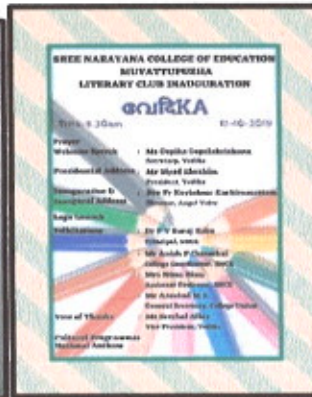

Inauguration of Vedika Literary Club -'Pegasus' by Vedika Club, SNCE on 17-10-2019